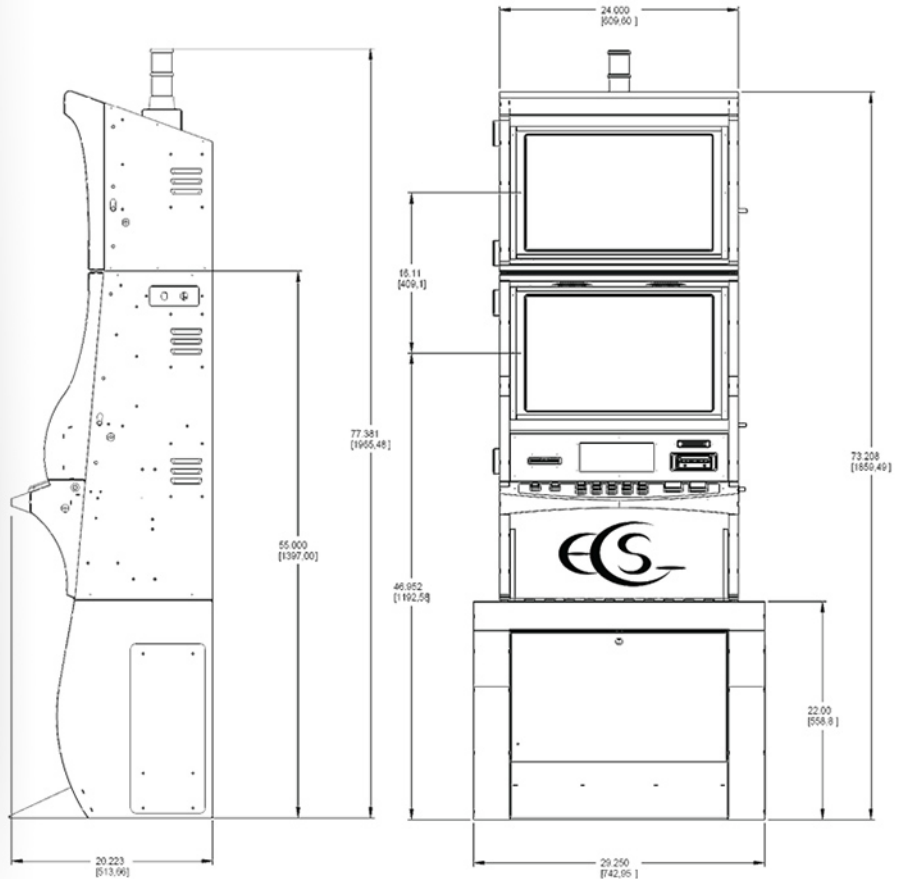

Freespins:

The Free Spins feature is triggered with 3 or more scattered Scatter Symbols. 5, 4, or 3 symbols rewards 50, 20, and 7 spins, respectively. During Free Spins, 3 or more symbols add additional spins to the player's remaining free spins.

Game & Operator Features		Power Requirements
Multi Line up to 25 lines	Class 2, 3 or Charity Formats	2.5 amps on 110-120
Multi Denom 1¢ to 25¢	Player Account or TITO	VAC 60 hz
Free spin & Respin bonuses	Various payout percentages & volatility available, 85-98%	Circuit Configuration: Max 6 machines per circuit
Multi-tier bonuses		
Touch screen or button action	Dual Monitor – no game glass Standalone or Server Based	20 amp with insulated, isolated ground
Fast Game Play		
Various Back Office Interfaces: SAS, MGAM, GAP, S2S		

Eclipse Gaming Systems

575-G Old Norcross Road, Lawrenceville, GA 30046
Tel: 770-277-8783 | www.eclipsegamingsystems.com
sales@eclipsegamingsystems.com