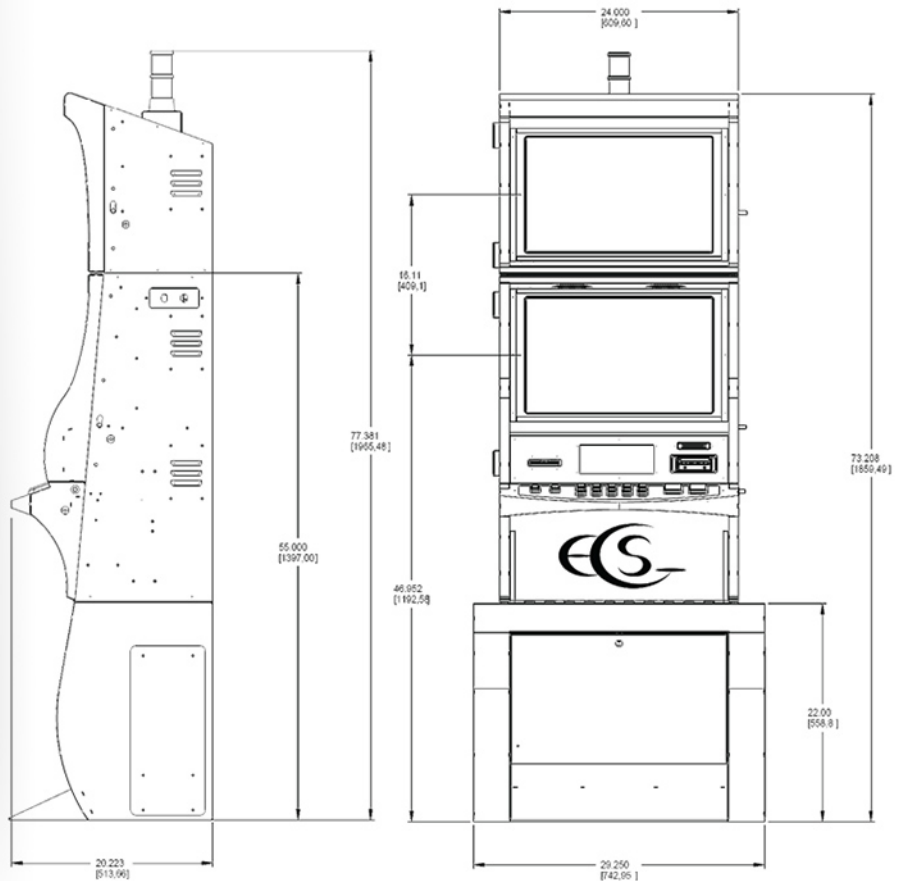

SUPER BLAZING WILDS

Wide Area Progressive

Cabinet Dimensions
Height: 55.4" (candlestick)
Width: 29.3"
Depth: 20.2" (single base)
40.4" (double base)
Base Height: 22.0"
Weight: 285.0 lbs

Game Features:

- Freespins Awarded
- Available Denoms: 1¢, 2¢, 5¢
- Up to 25 payable lines
- Double Wilds
- Progressive Available
- Class II, Class III, OK Class III
- Finite Deal, VLT, Charitable Gaming

Game & Operator Features		Power Requirements
Multi Line up to 25 lines	Class 2, 3 or Charity Formats	2.5 amps on 110-120
Multi Denom 1¢ to 5¢	Player Account or TITO	VAC 60 hz
Free spin & Respin bonuses	Various payout percentages & volatility available, 85-98%	Circuit Configuration: Max 6 machines per circuit
Multi-tier bonuses		
Touch screen or button action	Dual Monitor – no game glass	20 amp with insulated, isolated ground
Fast Game Play	Standalone or Server Based	
Various Back Office Interfaces: SAS, MGAM, GAP, S2S		